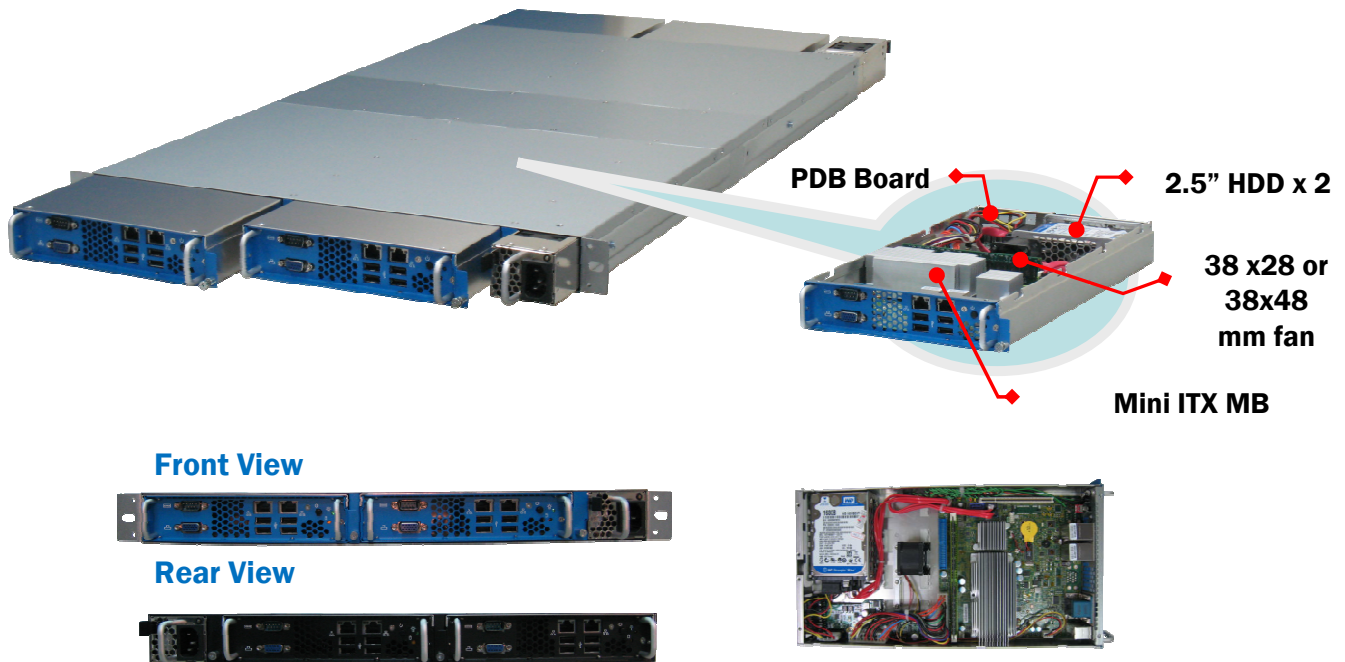

## 1U Chassis with 4 Compute Blades

- λ 1U rackmount chassis supports **mini-ITX motherboard**
- λ Supports 4 compute blades
- λ 1+1 redundant PSU optional
- λ Golden Level 450W high efficiency PSU
- λ Supports two internal HDDs in each blade

## Specification

Material	Heavy Duty Metal + Aluminum
Form Factor	1U Chassis, Supports Mini-ITX MB
Power Supply	Golden Level 450W High Efficiency PSU, 1+1 Redundant Optional
Drive Capacity	2 x 2.5" HDD in Each Blade
Cooling Fan	1 x 3828mm Default, up to 3x3828mm or 3 x 3838mm Fans Optional
LED Indicators	Power on, HDD
Buttons	Power
Dimensions (DxWxH)	720mm x 438mm x 43.5mm
Recommended MB	Supermicro X7SPA, ASUS Hummingbird Lite, MSI MS-96E5/MS-96D9, Tyan S3115, Intel D945GCLF2D